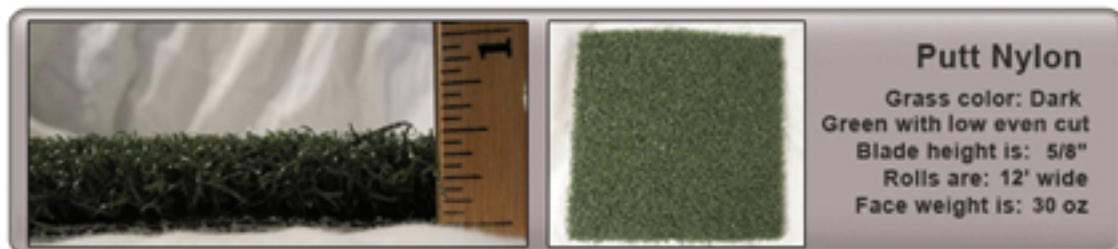

ASTROTURF / ARTIFICIAL GRASS

The Inside Track offers a wide variety of artificial grass that looks so real you'll think you can mow it. These professional grass styles add the perfect look to exhibit themes ranging from the home to sports and the outdoors.

We also offer economy grass in a variety of different colors. This is a great product to use when you have large areas to cover on a limited budget.

TURF COLORS