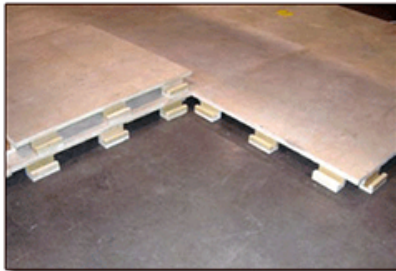

888.806.7308

EZ UP RAISED FLOORING

With a one-of-a-kind, patented "J" shaped locking system and a 1" thick sturdy Veneer Core Plywood center, the EZ Up trade show floor system provides a unique lightweight foundation that is less than half the weight of most traditional raised floors. Durable and time efficient, this panel structure allows quick installation and dismantling with effortless maneuvering of electrical underneath. Offering a wide range of configurations, the trade show floor system is available in several finishes so that each use is unique to the booth design. Flooring and transition options include wood, laminate, and plywood surfaces so carpet can be added on show site.

Here are just a few benefits of our EZ UP raised floor system:

- Cost Effective
- Easy to Install & Dismantle
- Easy to Reconfigure
- Available for rental or Purchase
- Durable Panels and Transitions
- Assorted selection of finishes for flooring and transitions
- Electrical wiring is easily accessible under panels
- Half the weight of competitors' traditional raised platform floors
- Able to withstand heavy loads
- ADA compliant ramps are available
- Panels ship securely in custom crates