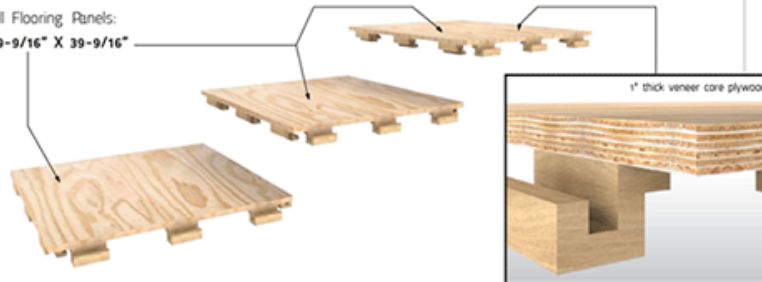

888.806.7308

EZ UP RAISED FLOORING

With a one-of-a-kind, patented "J" shaped locking system and a 1" thick sturdy Veneer Core Plywood center, the EZ Up trade show floor system provides a unique lightweight foundation that is less than half the weight of most traditional raised floors. Durable and time efficient, this panel structure allows quick installation and dismantling with effortless maneuvering of electrical underneath. Offering a wide range of configurations, the trade show floor system is available in several finishes so that each use is unique to the booth design. Flooring and transition options include wood, laminate, and plywood surfaces so carpet can be added on show site.

Here are just a few benefits of our EZ UP raised floor system:

- Cost Effective
- Easy to Install & Dismantle
- Easy to Reconfigure
- Available for rental or Purchase
- Durable Panels and Transitions
- Assorted selection of finishes for flooring and transitions
- Electrical wiring is easily accessible under panels
- Half the weight of competitors' traditional raised platform floors
- Able to withstand heavy loads
- ADA compliant ramps are available
- Panels ship securely in custom crates

HOW IT WORKS

All Flooring Panels:
39-9/16" X 39-9/16"

The Inside Track Inc.
64 25th Street Atlanta, Georgia 30309
PHONE: 888.806.7308 FAX: 404-759-2022
www.theinsidetrackinc.com