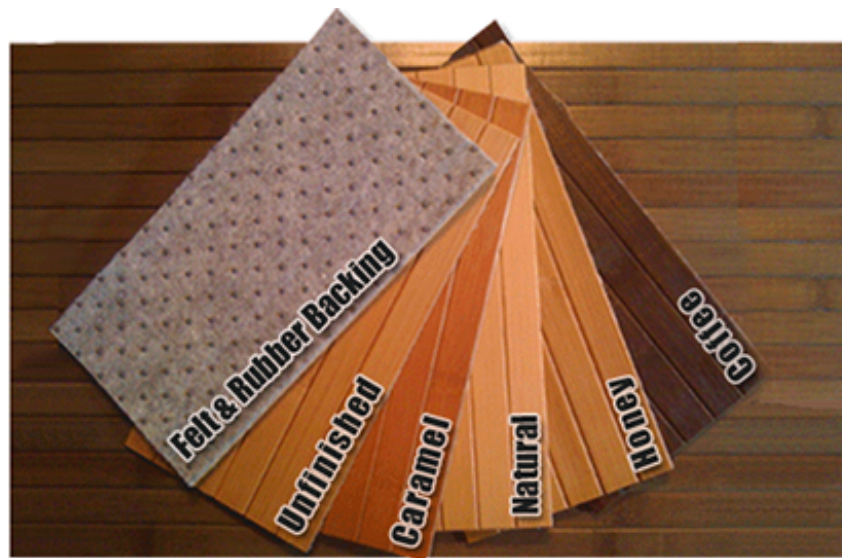

Rollable Bamboo Flooring Styles

The Inside Track Inc.
64 25th Street Atlanta, Georgia 30309
PHONE: 888.806.7308 FAX: 404-759-2022
www.theinsidetrackinc.com