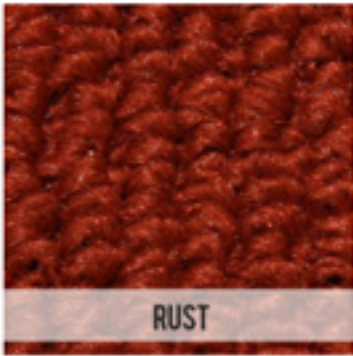

Indoor/Outdoor Flooring / Sisal

SAND

BRONZE

RUST

GOLD

CARAMEL

BLACK

HONEY

CHOCOLATE

GREEN

GRAY