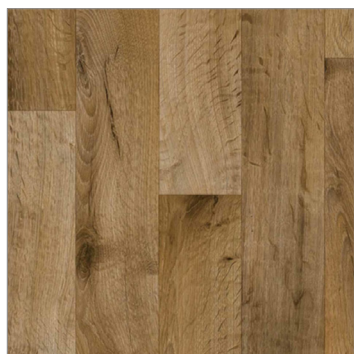

Most Popular Vinyl Flooring Styles

STOCK COLORS

DESIGNERS: to use these images in a rendering, click here for the link to our seamless texture maps

SEA PEARL

RUSTIC WOOD

DARK DRIFTWOOD

LIGHT DRIFTWOOD

HONEY SPICE

DARK OAK

MODERN SLATE

CHECKERBOARD

LIGHT OWL GRAY

DARK OWL GRAY

BLACK

GRAY

WHITE