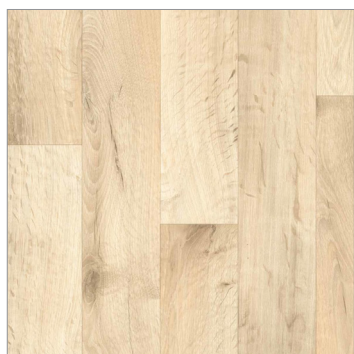

Most Popular Vinyl Flooring Styles

STOCK COLORS

DESIGNERS: to use these images in a rendering, click here for the link to our seamless texture maps

SEA PEARL

RUSTIC WOOD

DARK DRIFTWOOD

LIGHT DRIFTWOOD

HONEY SPICE

DARK OAK

MODERN SLATE

CHECKERBOARD

LIGHT OWL GRAY

DARK OWL GRAY

BLACK

GRAY

WHITE