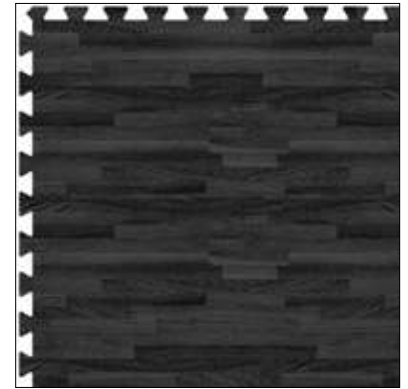

# Interlocking Floor Tiles

Soft Wood

© Copyright 2019, The Inside Track, Inc.  
All rights reserved

Light Oak

Dark Oak

Red Oak

Cherry

Walnut

Black

Gray